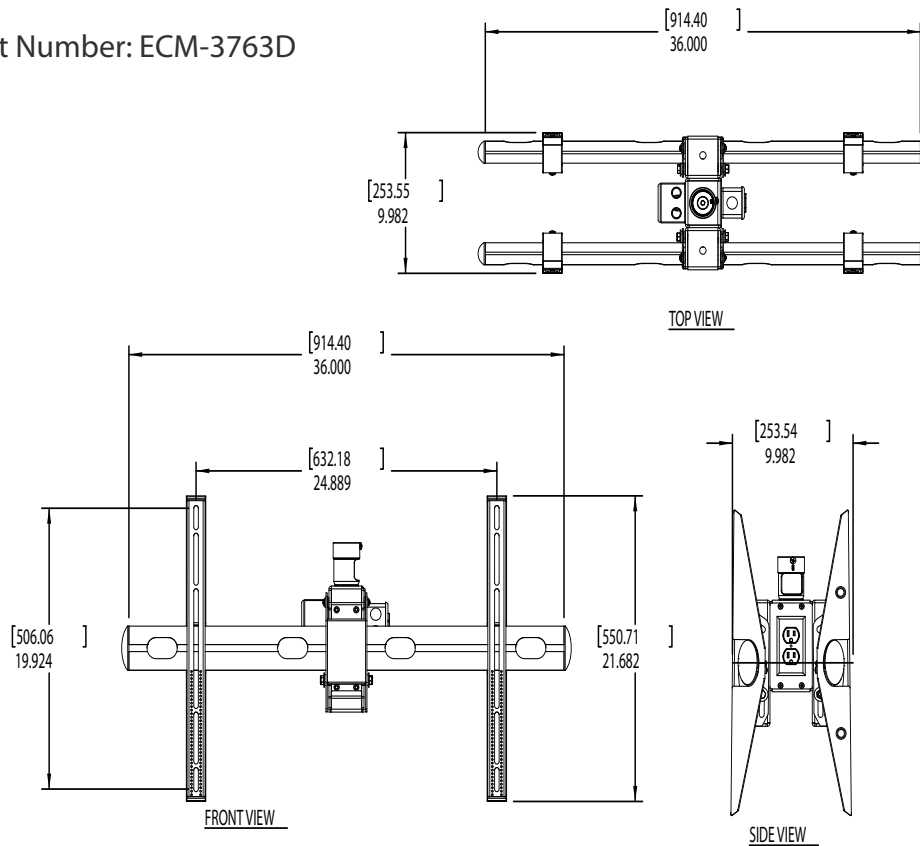

Backed by Premier Mounts' industry-leading Lifetime Warranty for true peace of mind.

- Fits most 37"-63" flat panel displays
- ECM-3763S mounts a single display
- ECM-3763D mounts two displays back-to-back
- 15° continuous tilt
- Cable management/concealment
- No exposed holes, mounting screws or hardware
- Adapts to 1.5" NPT (single) or 2" NPT (back-to-back)
- ECM-3763D includes an integrated power outlet
- Adapters for signal converters, file servers and A/V equipment mount directly to frame
- Color: Black

ECM-3763S adapts to 1.5" NPT (not included) and fits a single 37"-63" display

ECM-3763D adapts to 2" NPT (not included) and fits two 37"-63" displays back-to-back

Part Number: ECM-3763S

Part Number: ECM-3763D

Dimensions are in inches and millimeters [mm].